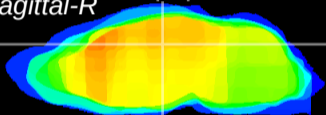

Coronal

Sagittal-R

Sagittal-L

ViBrism: CX06004
Horizontal

DG