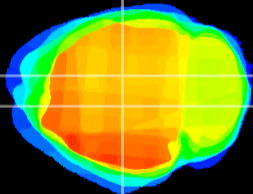

Coronal

Sagittal-R

Sagittal-L

ViBrism: CX06004
Horizontal

DG