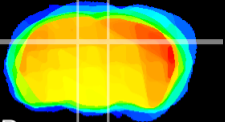

Coronal

Sagittal-R

Sagittal-L

ViBrism: CX06004
Horizontal

DG