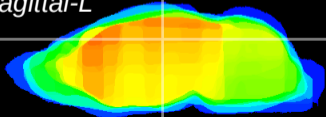

Coronal

Sagittal-R

Sagittal-L

ViBrism: CX06004
Horizontal

DG