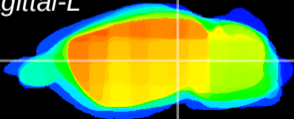

Coronal

Sagittal-R

Sagittal-L

ViBrism: CX06004
Horizontal

MG