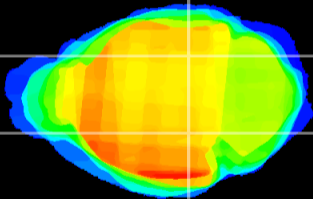

Coronal

Sagittal-R

Sagittal-L

ViBrism: CX06004
Horizontal

MG