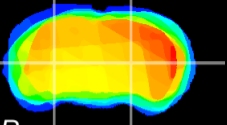

Coronal

Sagittal-R

Sagittal-L

ViBrism: CX06004
Horizontal

MG