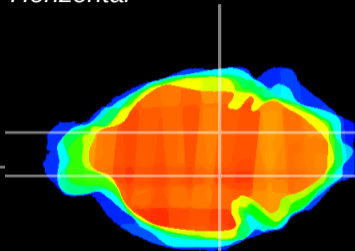

Coronal

Sagittal-R

Sagittal-L

ViBrisM: CX06011
Horizontal

SN