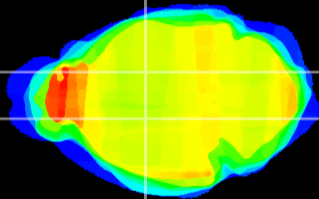

Coronal

Sagittal-R

Sagittal-L

ViBrism: CX06012
Horizontal

VA/VL