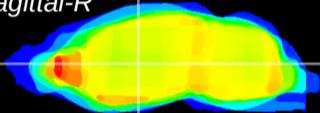

Coronal

Sagittal-R

Sagittal-L

ViBrism: CX06012
Horizontal

VA/VL