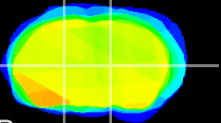

Coronal

Sagittal-R

Sagittal-L

ViBrism: CX06012
Horizontal

VA/VL