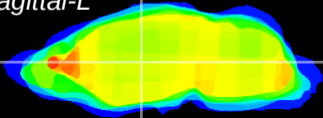

Coronal

Sagittal-R

Sagittal-L

ViBrism: CX06012
Horizontal

VA/VL