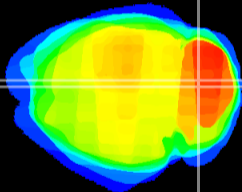

Coronal

Sagittal-R

Sagittal-L

ViBrism: CX06013
Horizontal

Cb vermis