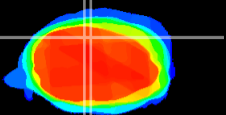

Coronal

Sagittal-R

Sagittal-L

ViBrism: CX06013
Horizontal

Cb vermis