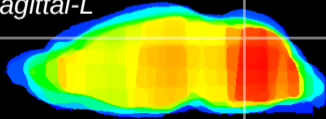

Coronal

Sagittal-R

Sagittal-L

ViBrism: CX06013
Horizontal

Cb vermis