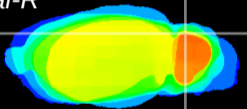

Coronal

Sagittal-R

Sagittal-L

ViBrism: CX06023
Horizontal

Cb lobe