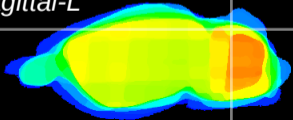

Coronal

Sagittal-R

Sagittal-L

ViBrism: CX06023
Horizontal

Cb lobe