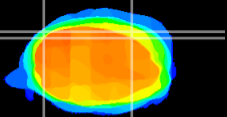

Coronal

Sagittal-R

Sagittal-L

ViBrism: CX06023
Horizontal

Cb lobe