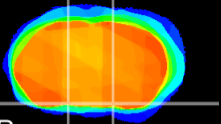

Coronal

Sagittal-R

Sagittal-L

ViBrism: CX06026
Horizontal

S0