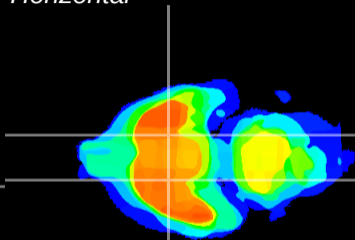

Coronal

Sagittal-R

Sagittal-L

ViBrism: CX06026
Horizontal

S0