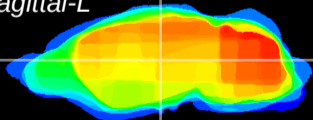

Coronal

Sagittal-R

Sagittal-L

ViBrism: CX06028
Horizontal

VPM/VPL