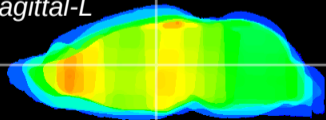

Coronal

Sagittal-R

Sagittal-L

ViBrism: CX06029
Horizontal

MD