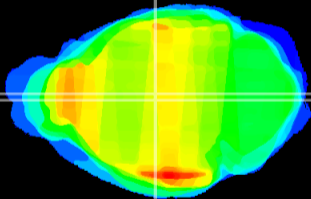

Coronal

Sagittal-R

Sagittal-L

ViBrism: CX06029
Horizontal

MD