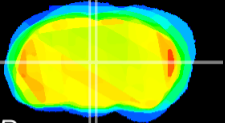

Coronal

Sagittal-R

Sagittal-L

ViBrism: CX06029
Horizontal

MD