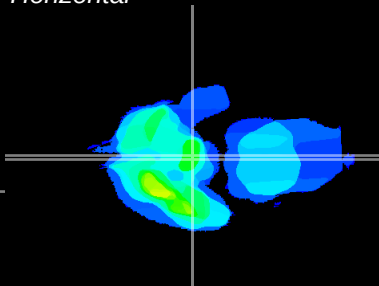

Coronal

Sagittal-R

Sagittal-L

ViBrism: CX06029
Horizontal

ME