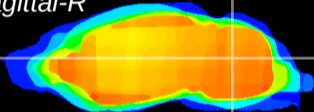

Coronal

Sagittal-R

Sagittal-L

ViBrism: CX06030
Horizontal

Cb nucleus