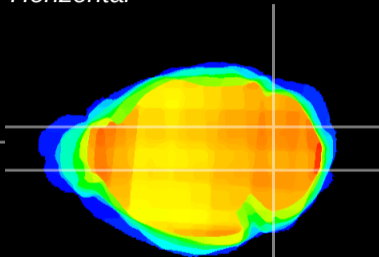

Coronal

Sagittal-R

Sagittal-L

ViBrism: CX06030
Horizontal

Cb nucleus