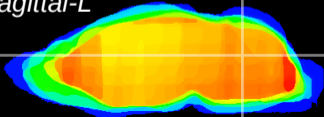

Coronal

Sagittal-R

Sagittal-L

ViBrism: CX06030
Horizontal

Cb nucleus