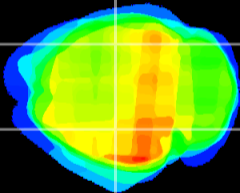

Coronal

Sagittal-R

Sagittal-L

ViBrism: CX06032
Horizontal

CA2/CA3