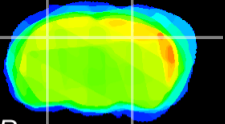

Coronal

Sagittal-R

Sagittal-L

ViBrism: CX06032
Horizontal

CA2/CA3