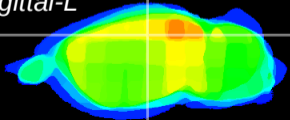

Coronal

Sagittal-R

Sagittal-L

ViBrism: CX06032
Horizontal

CA2/CA3