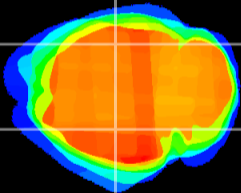

Coronal

Sagittal-R

Sagittal-L

ViBrism: CX06033
Horizontal

CA2/CA3