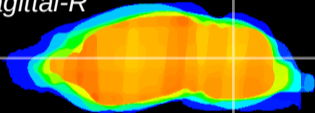

Coronal

Sagittal-R

Sagittal-L

ViBrism: CX06036
Horizontal

Cb nucleus