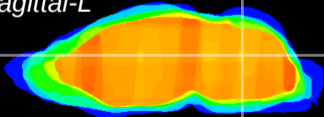

Coronal

Sagittal-R

Sagittal-L

ViBrism: CX06036
Horizontal

Cb nucleus