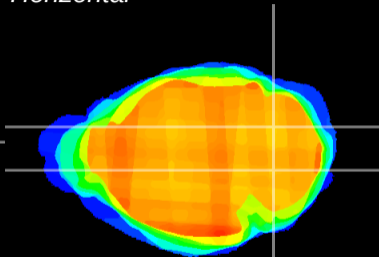

Coronal

Sagittal-R

Sagittal-L

ViBrism: CX06036
Horizontal

Cb nucleus