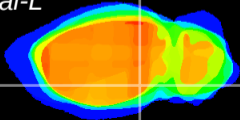

Coronal

Sagittal-R

Sagittal-L

ViBrism: CX06036
Horizontal

ventral S