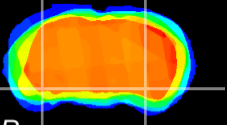

Coronal

Sagittal-R

Sagittal-L

ViBrism: CX06036
Horizontal

ventral S