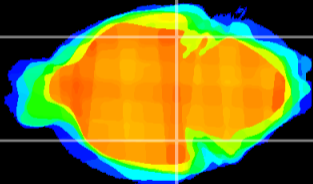

Coronal

Sagittal-R

Sagittal-L

ViBrism: CX06036
Horizontal

ventral S