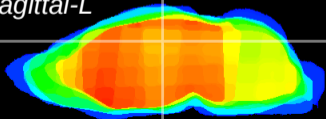

Coronal

Sagittal-R

Sagittal-L

ViBrism: CX06039
Horizontal

DG