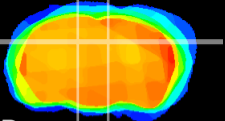

Coronal

Sagittal-R

Sagittal-L

ViBrism: CX06039
Horizontal

DG