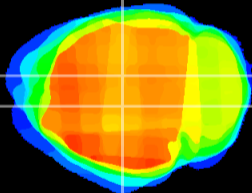

Coronal

Sagittal-R

Sagittal-L

ViBrism: CX06039
Horizontal

DG