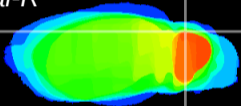

Coronal

Sagittal-R

Sagittal-L

ViBrism: CX06042
Horizontal

Cb lobe