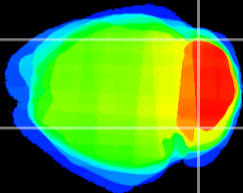

Coronal

Sagittal-R

Sagittal-L

ViBrism: CX06042
Horizontal

Cb lobe