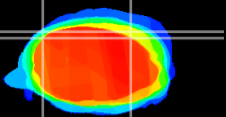

Coronal

Sagittal-R

Sagittal-L

ViBrism: CX06042
Horizontal

Cb lobe