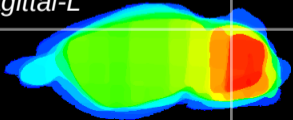

Coronal

Sagittal-R

Sagittal-L

ViBrism: CX06042
Horizontal

Cb lobe