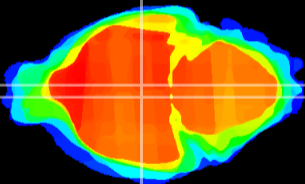

Coronal

Sagittal-R

Sagittal-L

ViBrism: CX06045
Horizontal

DM