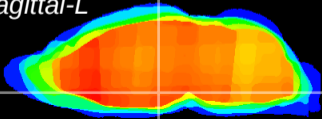

Coronal

Sagittal-R

Sagittal-L

ViBrism: CX06045
Horizontal

DM