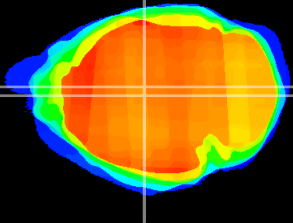

Coronal

Sagittal-R

Sagittal-L

ViBrism: CX06045
Horizontal

Hb