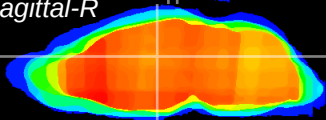

Coronal

Sagittal-R

Sagittal-L

ViBrism: CX06045
Horizontal

Hb