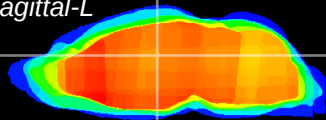

Coronal

Sagittal-R

Sagittal-L

ViBrism: CX06045
Horizontal

Hb