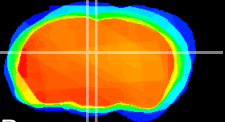

Coronal

Sagittal-R

Sagittal-L

ViBrism: CX06045
Horizontal

Hb