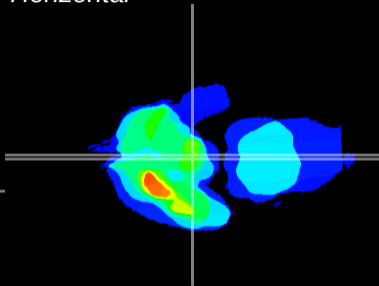

Coronal

Sagittal-R

Sagittal-L

ViBrism: CX06045
Horizontal

ME