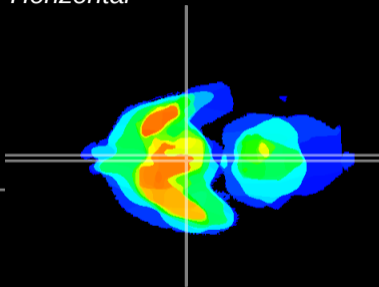

Coronal

Sagittal-R

Sagittal-L

ViBrism: CX06047
Horizontal

Arc