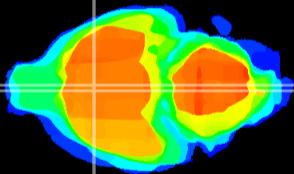

Coronal

Sagittal-R

Sagittal-L

ViBrism: CX06047
Horizontal

MPA