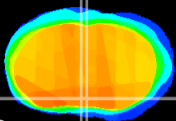

Coronal

Sagittal-R

Sagittal-L

ViBrism: CX06047
Horizontal

MPA