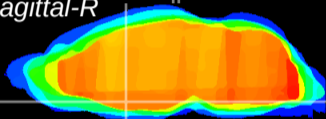

Coronal

Sagittal-R

Sagittal-L

ViBrism: CX06047
Horizontal

MPA