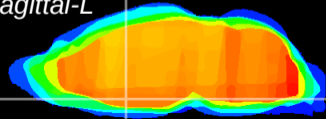

Coronal

Sagittal-R

Sagittal-L

ViBrism: CX06047
Horizontal

MPA