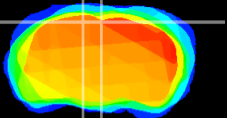

Coronal

Sagittal-R

Sagittal-L

ViBrism: CX06053  
Horizontal

RS