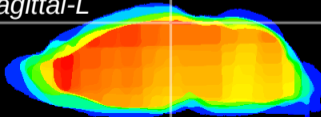

Coronal

Sagittal-R

Sagittal-L

ViBrism: CX06053  
Horizontal

RS