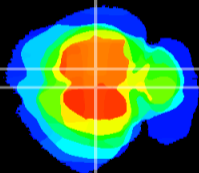

Coronal

Sagittal-R

Sagittal-L

ViBrism: CX06053  
Horizontal

RS