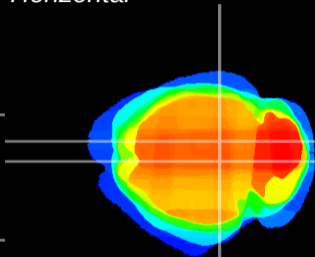

Coronal

Sagittal-R

Sagittal-L

ViBrism: CX06054
Horizontal

SC