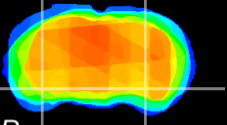

Coronal

Sagittal-R

Sagittal-L

ViBrism: CX06054
Horizontal

ventral S