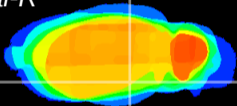

Coronal

Sagittal-R

Sagittal-L

ViBrism: CX06054
Horizontal

ventral S