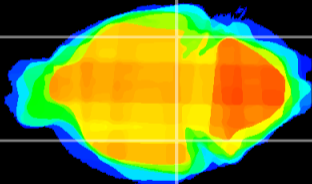

Coronal

Sagittal-R

Sagittal-L

ViBrism: CX06054
Horizontal

ventral S