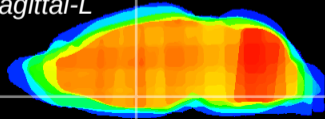

Coronal

Sagittal-R

Sagittal-L

ViBriSm: CX06056
Horizontal

SPa dorsal