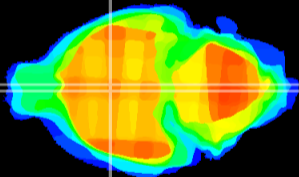

Coronal

Sagittal-R

Sagittal-L

ViBriSm: CX06056
Horizontal

SPa dorsal