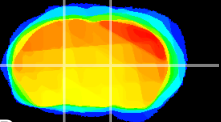

Coronal

Sagittal-R

Sagittal-L

ViBriSm: CX06063
Horizontal

VA/VL