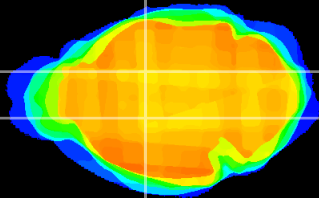

Coronal

Sagittal-R

Sagittal-L

ViBriSm: CX06063
Horizontal

VA/VL