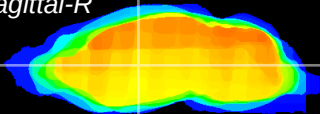

Coronal

Sagittal-R

Sagittal-L

ViBriSm: CX06063
Horizontal

VA/VL