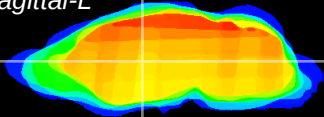

Coronal

Sagittal-R

Sagittal-L

ViBriSm: CX06063
Horizontal

VA/VL