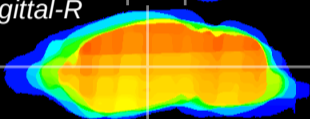

Coronal

Sagittal-R

Sagittal-L

ViBrism: CX06063
Horizontal

VPM/VPL