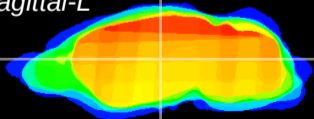

Coronal

Sagittal-R

Sagittal-L

ViBrism: CX06063
Horizontal

VPM/VPL