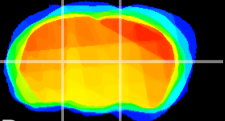

Coronal

Sagittal-R

Sagittal-L

ViBrism: CX06063
Horizontal

VPM/VPL