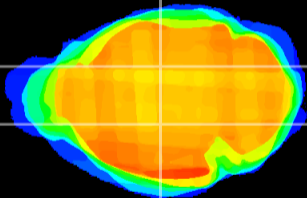

Coronal

Sagittal-R

Sagittal-L

ViBrism: CX06063
Horizontal

VPM/VPL