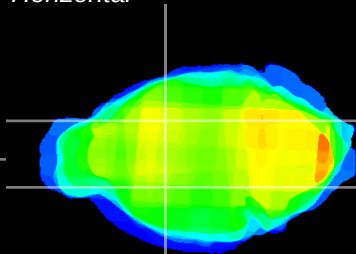

Coronal

Sagittal-R

Sagittal-L

ViBriSM: CX06064
Horizontal

GP