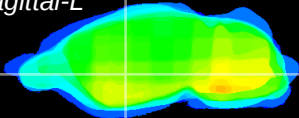

Coronal

Sagittal-R

Sagittal-L

ViBriSM: CX06064
Horizontal

GP