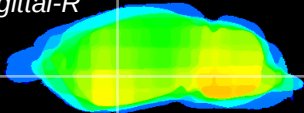

Coronal

Sagittal-R

Sagittal-L

ViBriSM: CX06064
Horizontal

GP