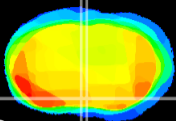

Coronal

Sagittal-R

Sagittal-L

ViBriSM: CX06066
Horizontal

MPA