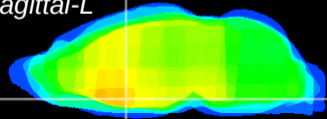

Coronal

Sagittal-R

Sagittal-L

ViBriSM: CX06066
Horizontal

MPA