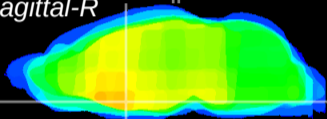

Coronal

Sagittal-R

Sagittal-L

ViBriSM: CX06066
Horizontal

MPA