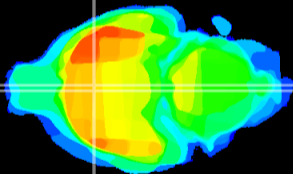

Coronal

Sagittal-R

Sagittal-L

ViBriSM: CX06066
Horizontal

MPA