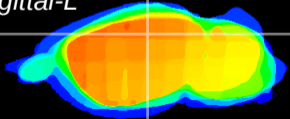

Coronal

Sagittal-R

Sagittal-L

ViBrism: CX06067
Horizontal

CA2/CA3