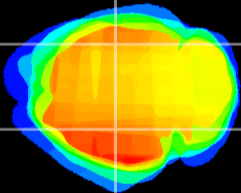

Coronal

Sagittal-R

Sagittal-L

ViBrism: CX06067
Horizontal

CA2/CA3