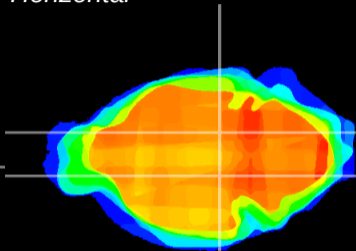

Coronal

Sagittal-R

Sagittal-L

ViBrisM: CX06070
Horizontal

SN