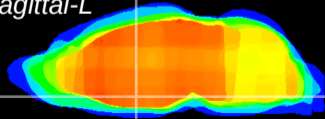

Coronal

Sagittal-R

Sagittal-L

ViBriSm: CX06071
Horizontal

SPa dorsal