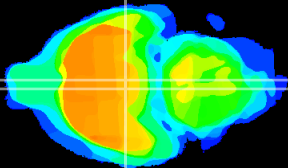

Coronal

Sagittal-R

Sagittal-L

ViBrism: CX06074
Horizontal

VMH