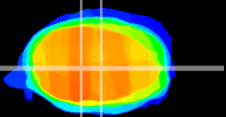

Coronal

Sagittal-R

Sagittal-L

ViBrism: CX06075
Horizontal

MVe