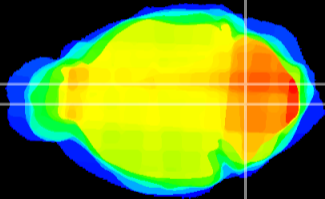

Coronal

Sagittal-R

Sagittal-L

ViBrism: CX06075
Horizontal

MVe