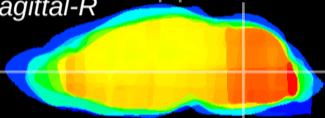

Coronal

Sagittal-R

Sagittal-L

ViBrism: CX06075
Horizontal

MVe