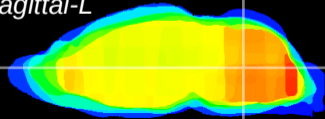

Coronal

Sagittal-R

Sagittal-L

ViBrism: CX06075
Horizontal

MVe