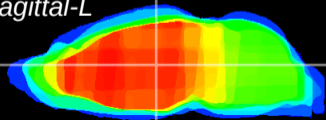

Coronal

Sagittal-R

Sagittal-L

ViBrism: CX06078
Horizontal

MD