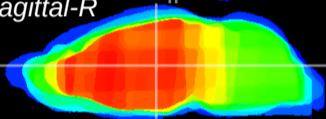

Coronal

Sagittal-R

Sagittal-L

ViBrism: CX06078
Horizontal

MD