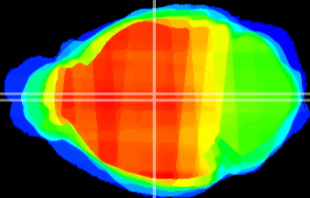

Coronal

Sagittal-R

Sagittal-L

ViBrism: CX06078
Horizontal

MD