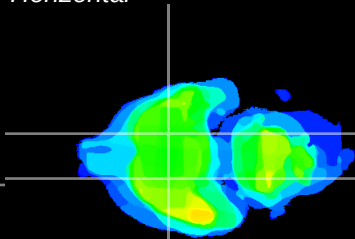

Coronal

Sagittal-R

Sagittal-L

ViBrism: CX06079
Horizontal

S0