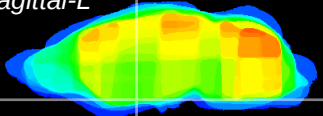

Coronal

Sagittal-R

Sagittal-L

ViBrism: CX06079
Horizontal

S0