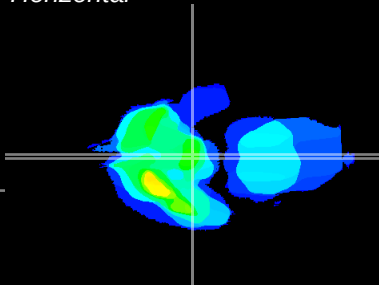

Coronal

Sagittal-R

Sagittal-L

ViBriSM: CX06083
Horizontal

ME