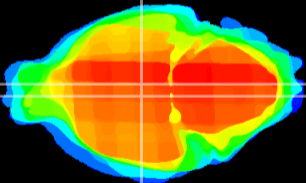

Coronal

Sagittal-R

Sagittal-L

ViBrism: CX06085
Horizontal

DM