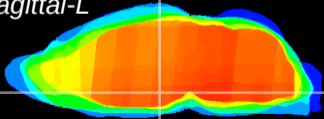

Coronal

Sagittal-R

Sagittal-L

ViBrism: CX06085
Horizontal

DM