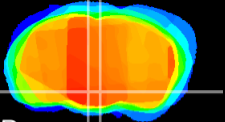

Coronal

Sagittal-R

Sagittal-L

ViBrism: CX06085
Horizontal

DM