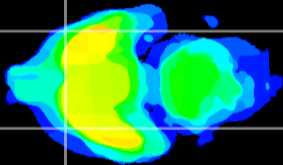

Coronal

Sagittal-R

Sagittal-L

ViBrism: CX06087
Horizontal

Pir