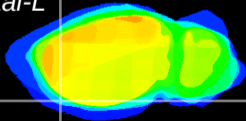

Coronal

Sagittal-R

Sagittal-L

ViBrism: CX06087
Horizontal

Pir