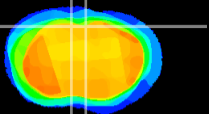

Coronal

Sagittal-R

Sagittal-L

ViBriSM: CX06089
Horizontal

Cx motor