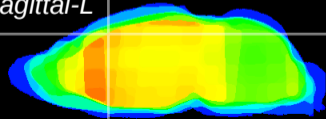

Coronal

Sagittal-R

Sagittal-L

ViBriSM: CX06089
Horizontal

Cx motor