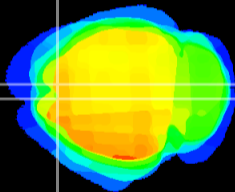

Coronal

Sagittal-R

Sagittal-L

ViBriSM: CX06089
Horizontal

Cx motor