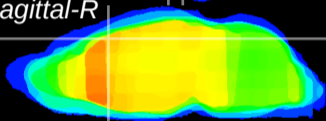

Coronal

Sagittal-R

Sagittal-L

ViBriSM: CX06089
Horizontal

Cx motor