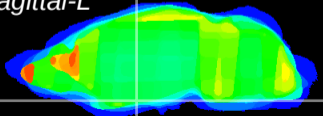

Coronal

Sagittal-R

Sagittal-L

ViBrism: CX06090
Horizontal

S0