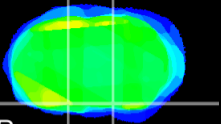

Coronal

Sagittal-R

Sagittal-L

ViBrism: CX06090
Horizontal

S0