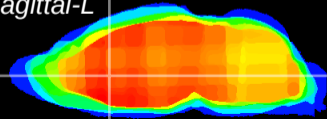

Coronal

Sagittal-R

Sagittal-L

ViBrism: CX06091
Horizontal

LS