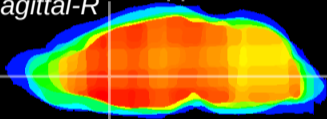

Coronal

Sagittal-R

Sagittal-L

ViBrism: CX06091
Horizontal

LS