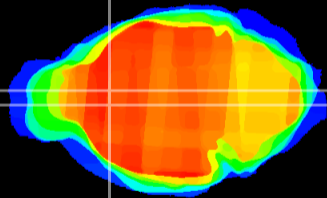

Coronal

Sagittal-R

Sagittal-L

ViBrism: CX06091
Horizontal

LS