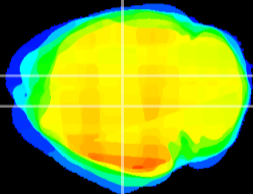

Coronal

Sagittal-R

Sagittal-L

ViBrism: CX06092
Horizontal

DG