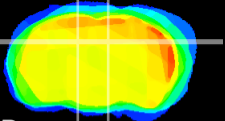

Coronal

Sagittal-R

Sagittal-L

ViBrism: CX06092
Horizontal

DG