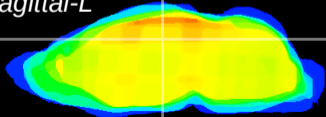

Coronal

Sagittal-R

Sagittal-L

ViBrism: CX06092
Horizontal

DG