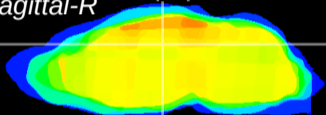

Coronal

Sagittal-R

Sagittal-L

ViBrism: CX06092
Horizontal

DG