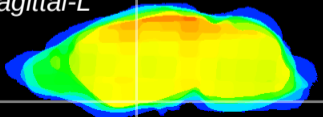

Coronal

Sagittal-R

Sagittal-L

ViBrism: CX06092
Horizontal

S0