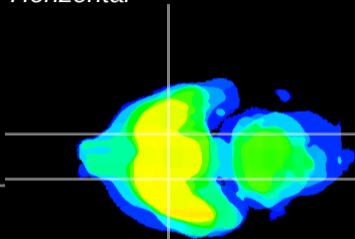

Coronal

Sagittal-R

Sagittal-L

ViBrism: CX06092
Horizontal

S0