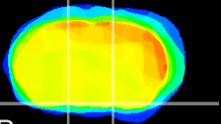

Coronal

Sagittal-R

Sagittal-L

ViBrism: CX06092
Horizontal

S0