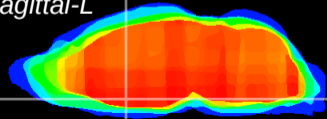

Coronal

Sagittal-R

Sagittal-L

ViBrisM: CX06093
Horizontal

MPA