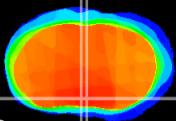

Coronal

Sagittal-R

Sagittal-L

ViBrisM: CX06093
Horizontal

MPA