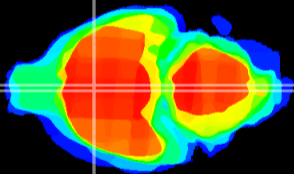

Coronal

Sagittal-R

Sagittal-L

ViBrisM: CX06093
Horizontal

MPA