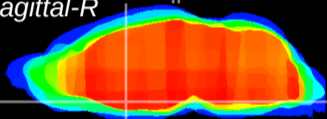

Coronal

Sagittal-R

Sagittal-L

ViBrisM: CX06093
Horizontal

MPA