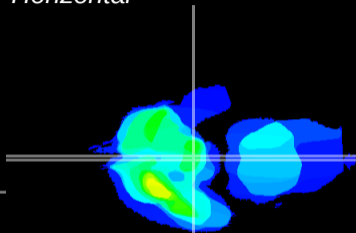

Coronal

Sagittal-R

Sagittal-L

ViBrism: CX06097
Horizontal

ME