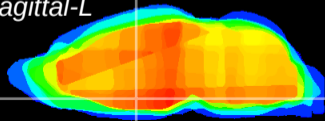

Coronal

Sagittal-R

Sagittal-L

ViBrism: CX06101
Horizontal

SPa dorsal