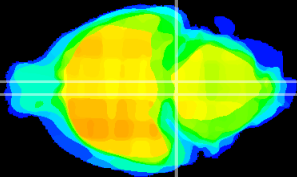

Coronal

Sagittal-R

Sagittal-L

ViBrism: CX06102
Horizontal

Pn