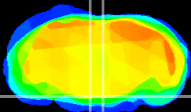

Coronal

Sagittal-R

Sagittal-L

ViBrism: CX06102
Horizontal

Pn