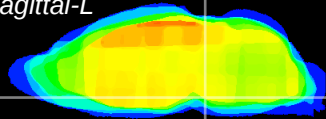

Coronal

Sagittal-R

Sagittal-L

ViBrism: CX06102
Horizontal

Pn