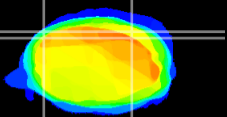

Coronal

Sagittal-R

Sagittal-L

ViBrism: CX06103
Horizontal

Cb lobe