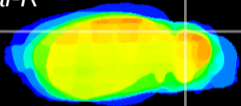

Coronal

Sagittal-R

Sagittal-L

ViBrism: CX06103
Horizontal

Cb lobe