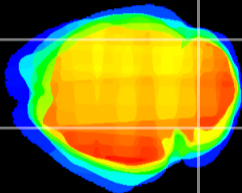

Coronal

Sagittal-R

Sagittal-L

ViBrism: CX06103
Horizontal

Cb lobe